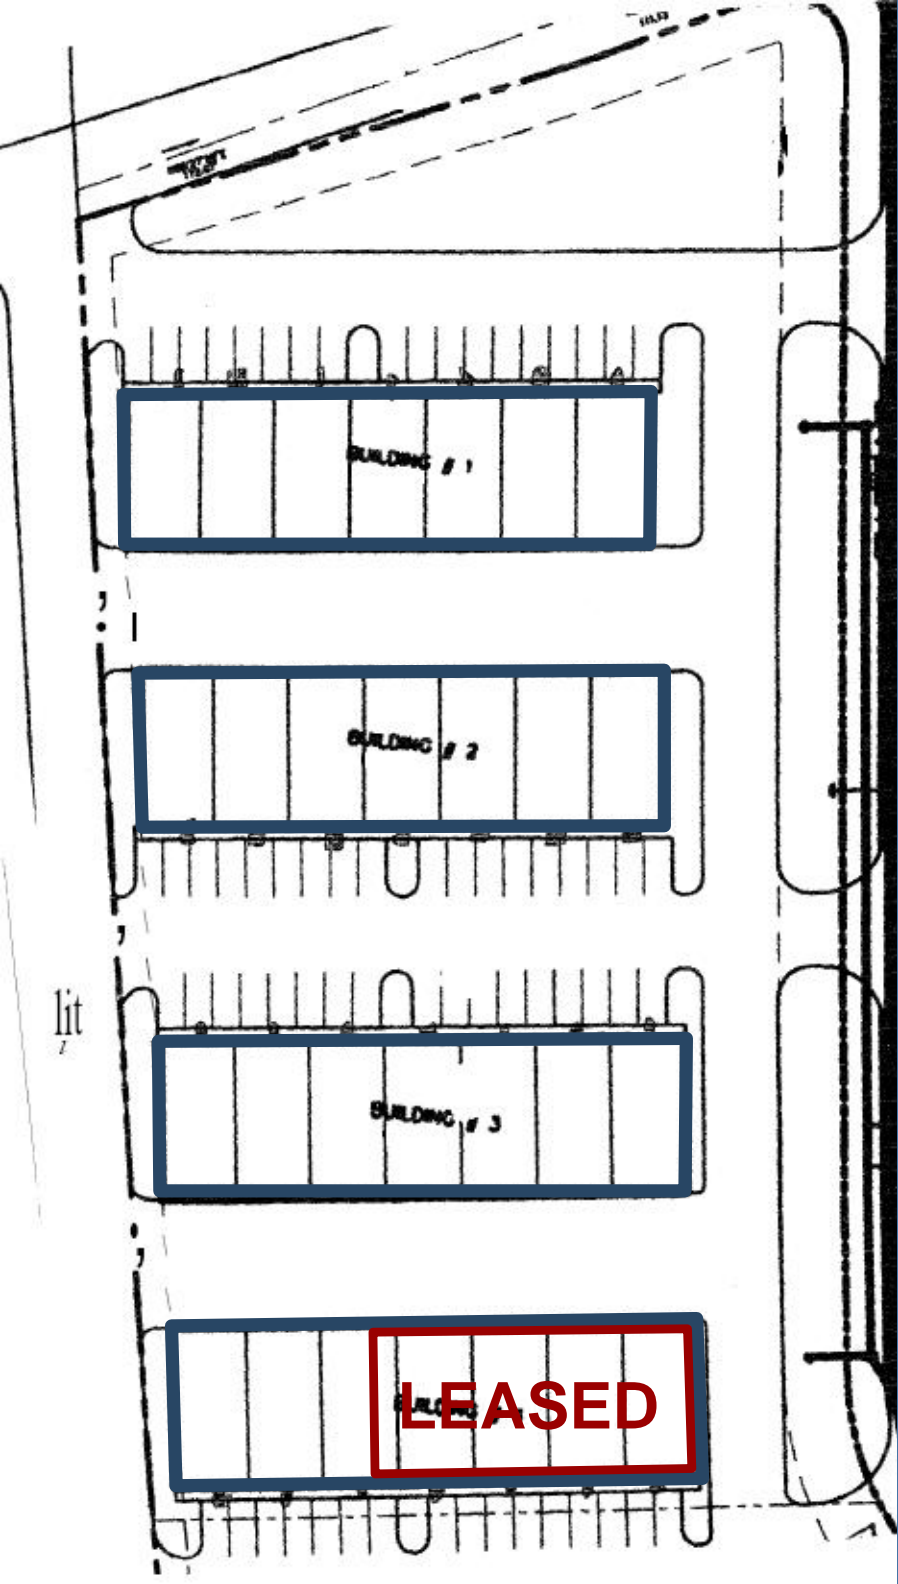

Okatie Industrial Park, Lot 1

62, 94, 136, 174 Mackinlay
Jasper, SC

sales price

$90.00 PSF

lease rate

$7.00 PSF, NNN

description

Construction is now complete on these four (4) brand new one-story light industrial buildings of 8,600 square feet each. Each building can be subdivided up to 7 units of 1,200 - 1,400 square feet each. Individual units or entire buildings are for sale, lease, or for lease with option to purchase.

Power: 200-amp, 3-phase

Zoning: ID

Ceiling Height: 14' (Clear) - 16'

Parking: 85 spaces

No. of Ground Level Doors: 8

No. of R/U Drive-Thru Doors: 8

Property link 1: <http://sale.svn.com/62mackinlay>

Property link 2: <http://sale.svn.com/94mackinlay>

Property link 3: <http://sale.svn.com/136mackinlay>

Property link 4: <http://sale.svn.com/174mackinlay>

Property link 5: <http://lease.svn.com/okatieindpark>

Vonnie Majewski, CCIM
vonnie.majewski@svn.com

1536 Fording Island Road, Suite 201
Hilton Head Island, SC 29926
C: 843.338.1799
F: 843.837.8506

View our listings: www.svnsavhh.com

© 2009 Sperry Van Ness GASC. The information listed above has been obtained from sources we believe to be reliable, however, we accept no responsibility for its correctness. This office is independently owned and operated.

INDUSTRIAL BUILDINGS FOR SALE/LEASE

Sperry Van Ness.
Commercial Real Estate Advisors